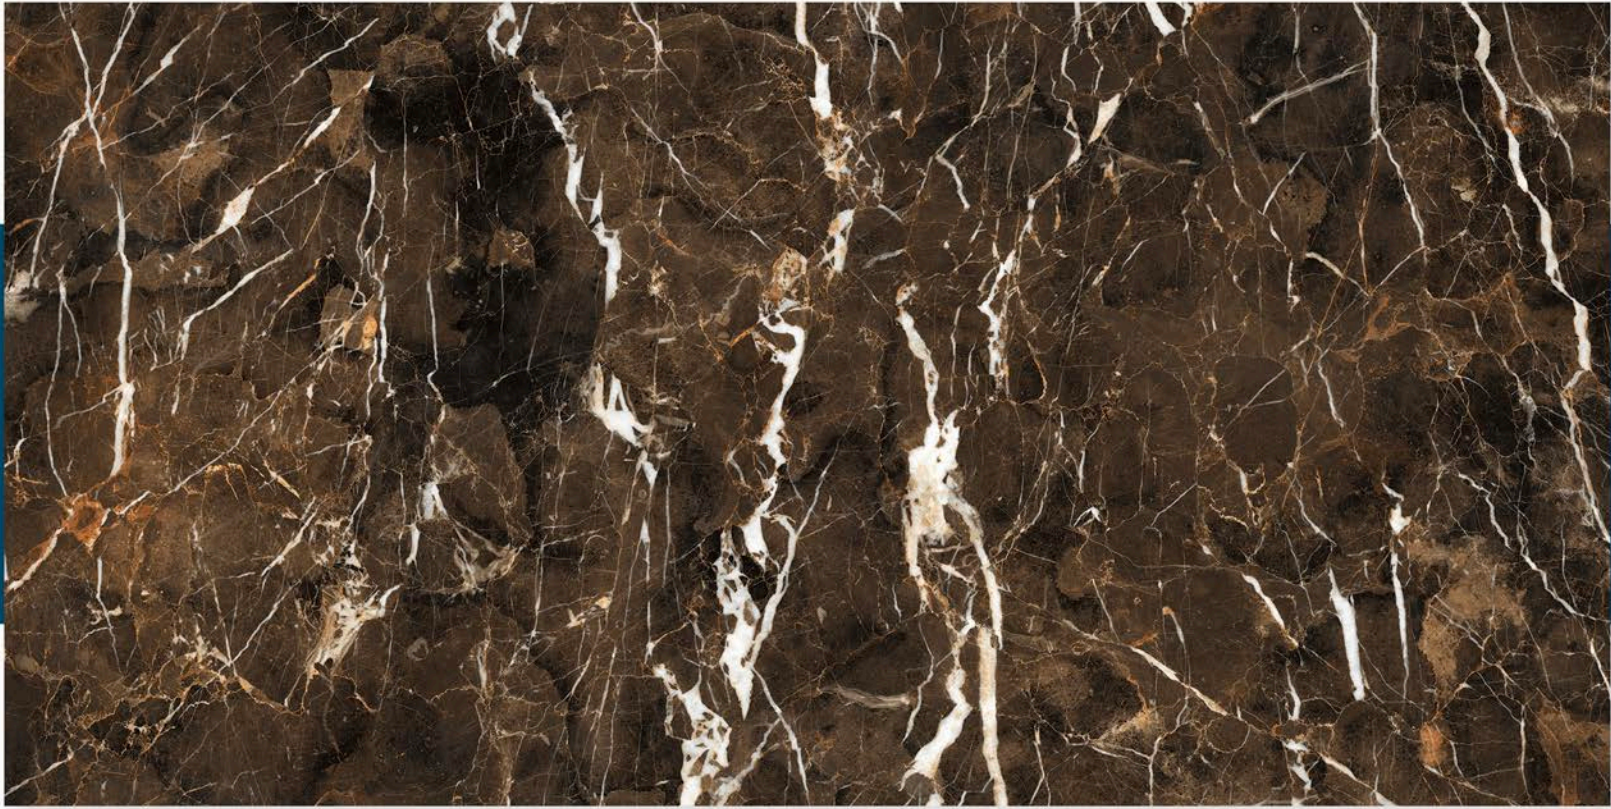

ANTIQUÉ BROWN

600 X 1200 MM , HIGH GLOSS ,