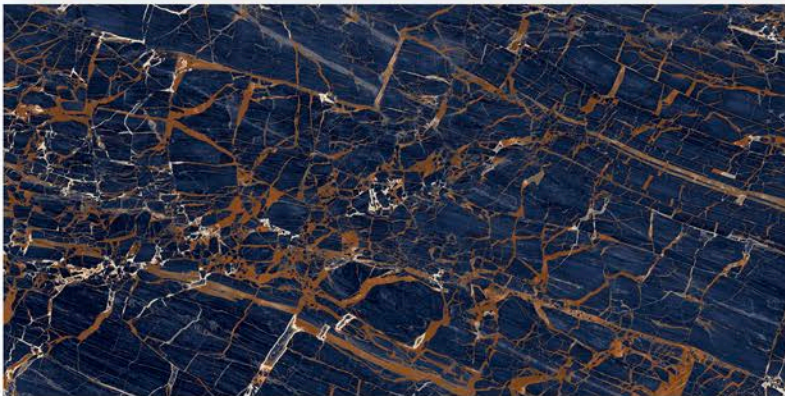

ANTOLIA BLUE

600 X 1200 MM , HIGH GLOSS ,