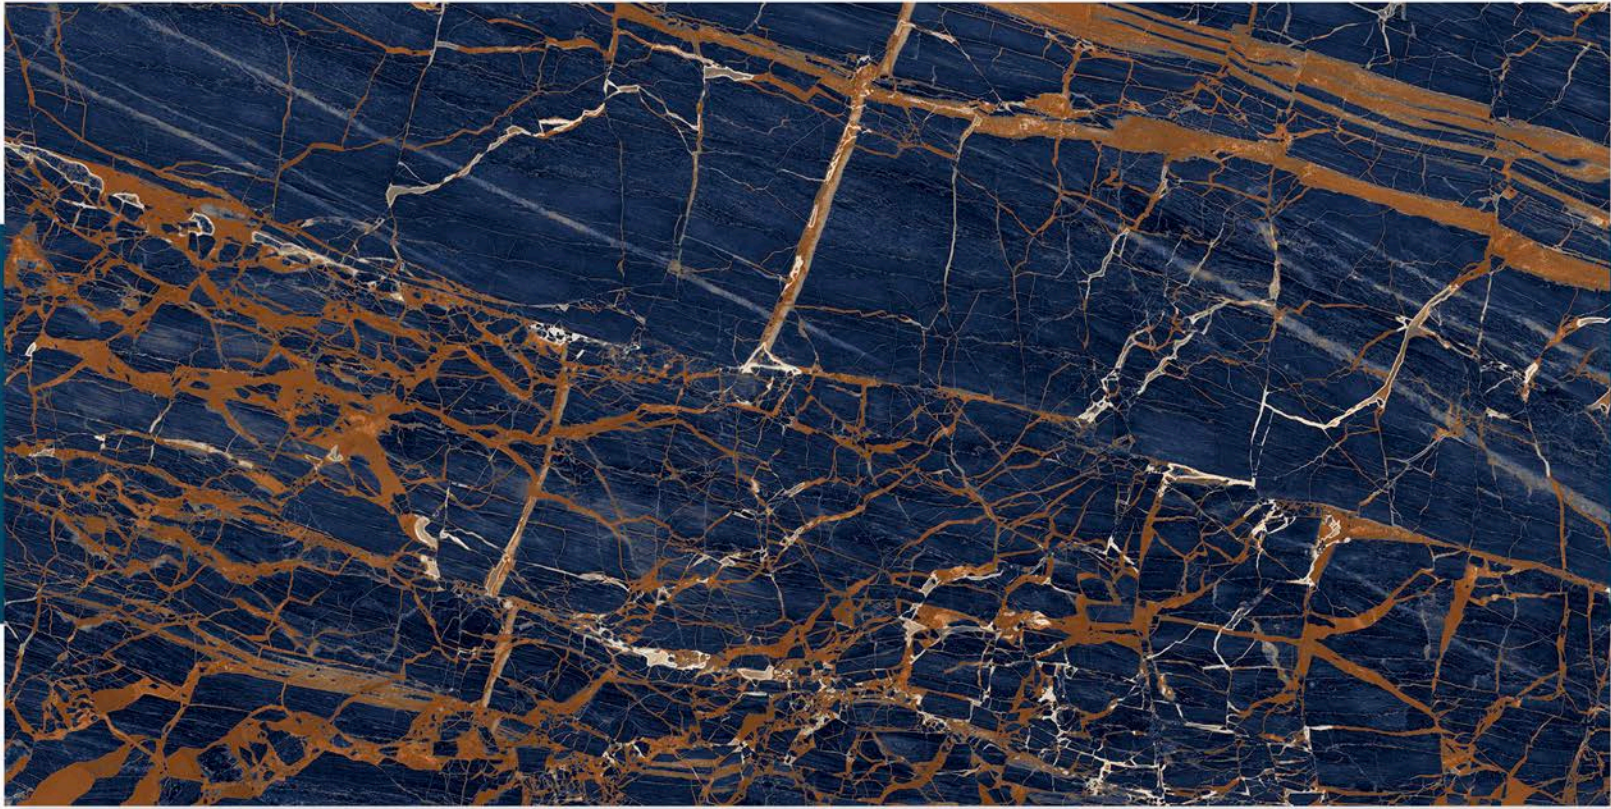

ANTOLIA BLUE

600 X 1200 MM , HIGH GLOSS ,