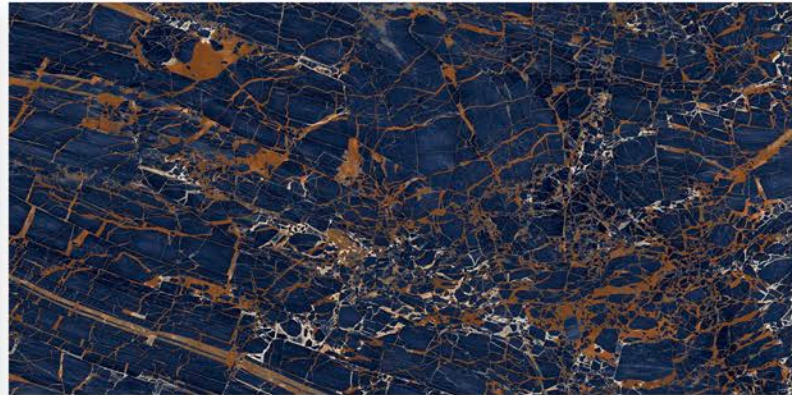

ANTOLIA BLUE

600 X 1200 MM , HIGH GLOSS ,