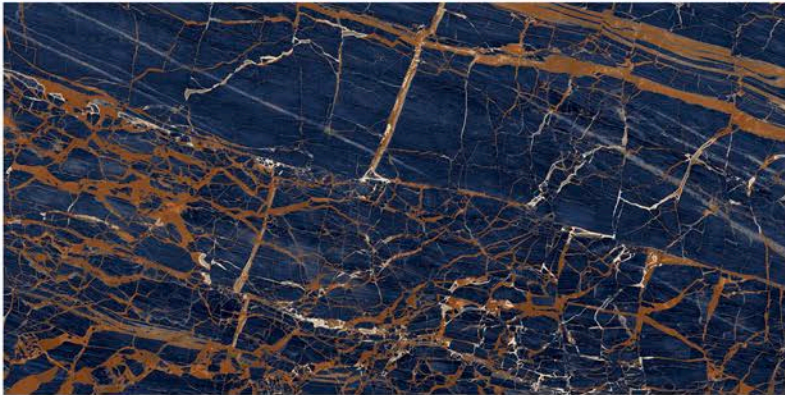

ANTOLIA BLUE

600 X 1200 MM , HIGH GLOSS ,